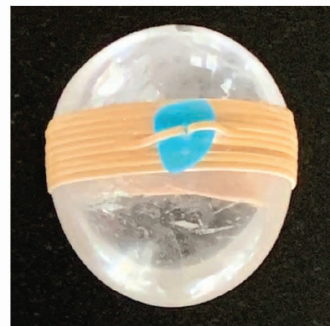

WHOLESALE

SELENITE PALM STONE  
WITH SEA GLASS-  
DEEP FLUID PEACE

2" X 2.75" X 1.25"

HS-01-SG  
\$32.50

SELENITE HEART STONE  
WITH SEA GLASS-  
DEEP COMPASSION

2" X 2" X 1.25"

HS-02-SG  
\$27.50

CLEAR CRYSTAL PALM  
STONE WITH SEA GLASS-  
CLARITY & CALM