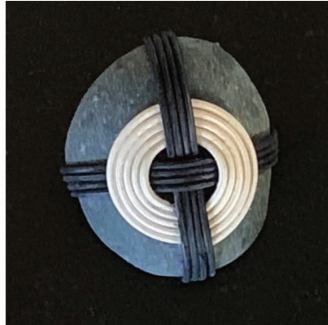

MD - \$31.00

LG - \$36.00

2022 - 2023 COLLECTION

WHOLESALE

**B & W ZIA - GRAY W/  
BLACK COIL**

WR-08-GB

SM - \$22.50  
MD - \$27.50  
LG - \$32.50  
XL - \$37.50

**B & W ZIA - GRAY W/  
NATURAL COIL**