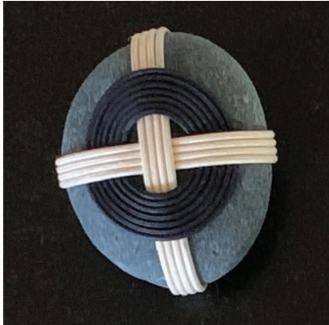

2022 - 2023 COLLECTION

WHOLESALE

**B & W ZIA - GRAY W/
BLACK COIL**

WR-08-GB

SM - $22.50
MD - $27.50
LG - $32.50
XL - $37.50