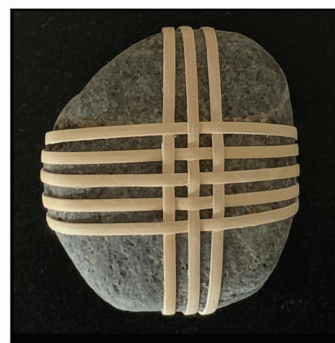

# LINE SHEET

2022 - 2023 COLLECTION

WHOLESALE PRICES

ZIA  
WR-01  
SM - \$22.50  
MD - \$27.50  
LG - \$32.50  
XL - \$37.50

STICK - GRAY  
WR-02-G  
SM - \$22.50  
MD - \$27.50  
LG - \$32.50  
XL - \$37.50  
2XL - \$42.50

STICK - WHITE  
WR-02-W  
SM - \$22.50  
MD - \$27.50  
LG - \$32.50

TURQUOISE BEAD - GRAY  
WR-03-G  
SM - \$22.50  
MD - \$27.50  
LG - \$32.50

TURQUOISE BEAD - WHITE  
WR-03-W  
SM - \$22.50  
MD - \$27.50  
LG - \$32.50