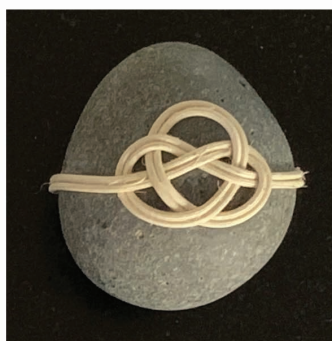

LOVE KNOT - GRAY

WR-06-G

SM - $22.50

MD - $27.50

LG - $32.50

XL - $37.50